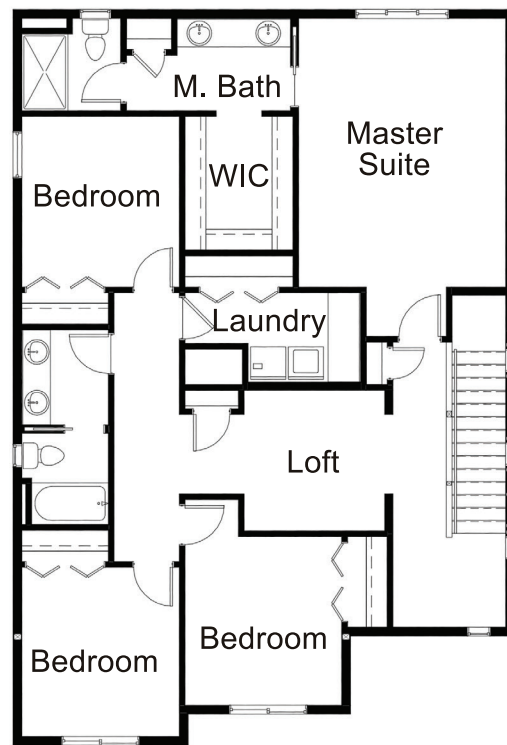

Orion | 2,380 SqFt | 4 bedrooms + loft | 2.5 baths | 2-car garage

Elevation A

Elevation B

MAIN LEVEL

UPPER LEVEL

**BLACKROCK**  
HOMES

To get more information on this model home, please visit [www.verado-meridian.com](http://www.verado-meridian.com) or speak with a Blackrock Homes Representative - thank you!  
Actual models may differ from the images shown here. Optional items not included in base price may be shown. Areas and dimensions are approximate. BTVAI.