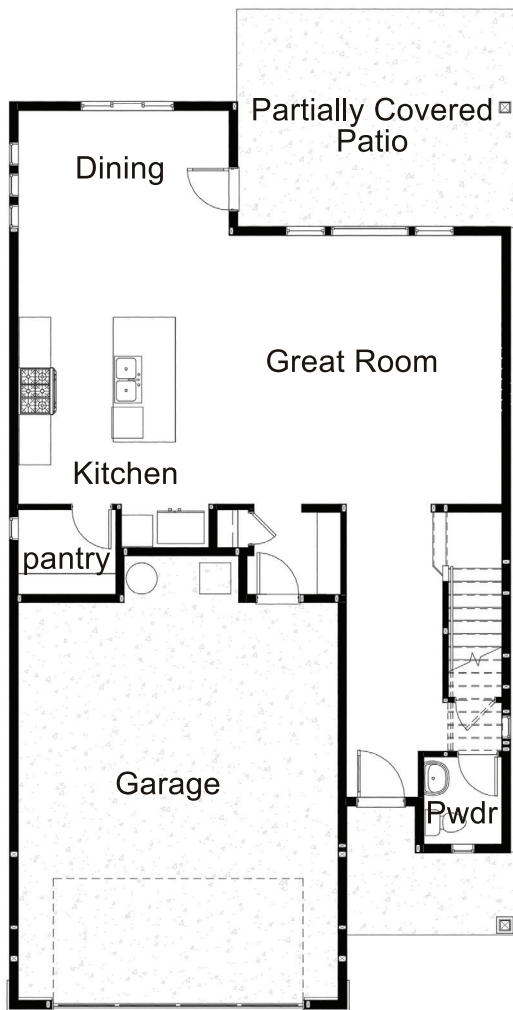

Orion | 2,380 SqFt | 4 bedrooms + loft | 2.5 baths | 2-car garage

Elevation A

Elevation B

MAIN LEVEL

UPPER LEVEL

**BLACKROCK**  
HOMES

To get more information on this model home, please visit [www.verado-meridian.com](http://www.verado-meridian.com) or speak with a Blackrock Homes Representative - thank you!  
Actual models may differ from the images shown here. Optional items not included in base price may be shown. Areas and dimensions are approximate. BTVAI.